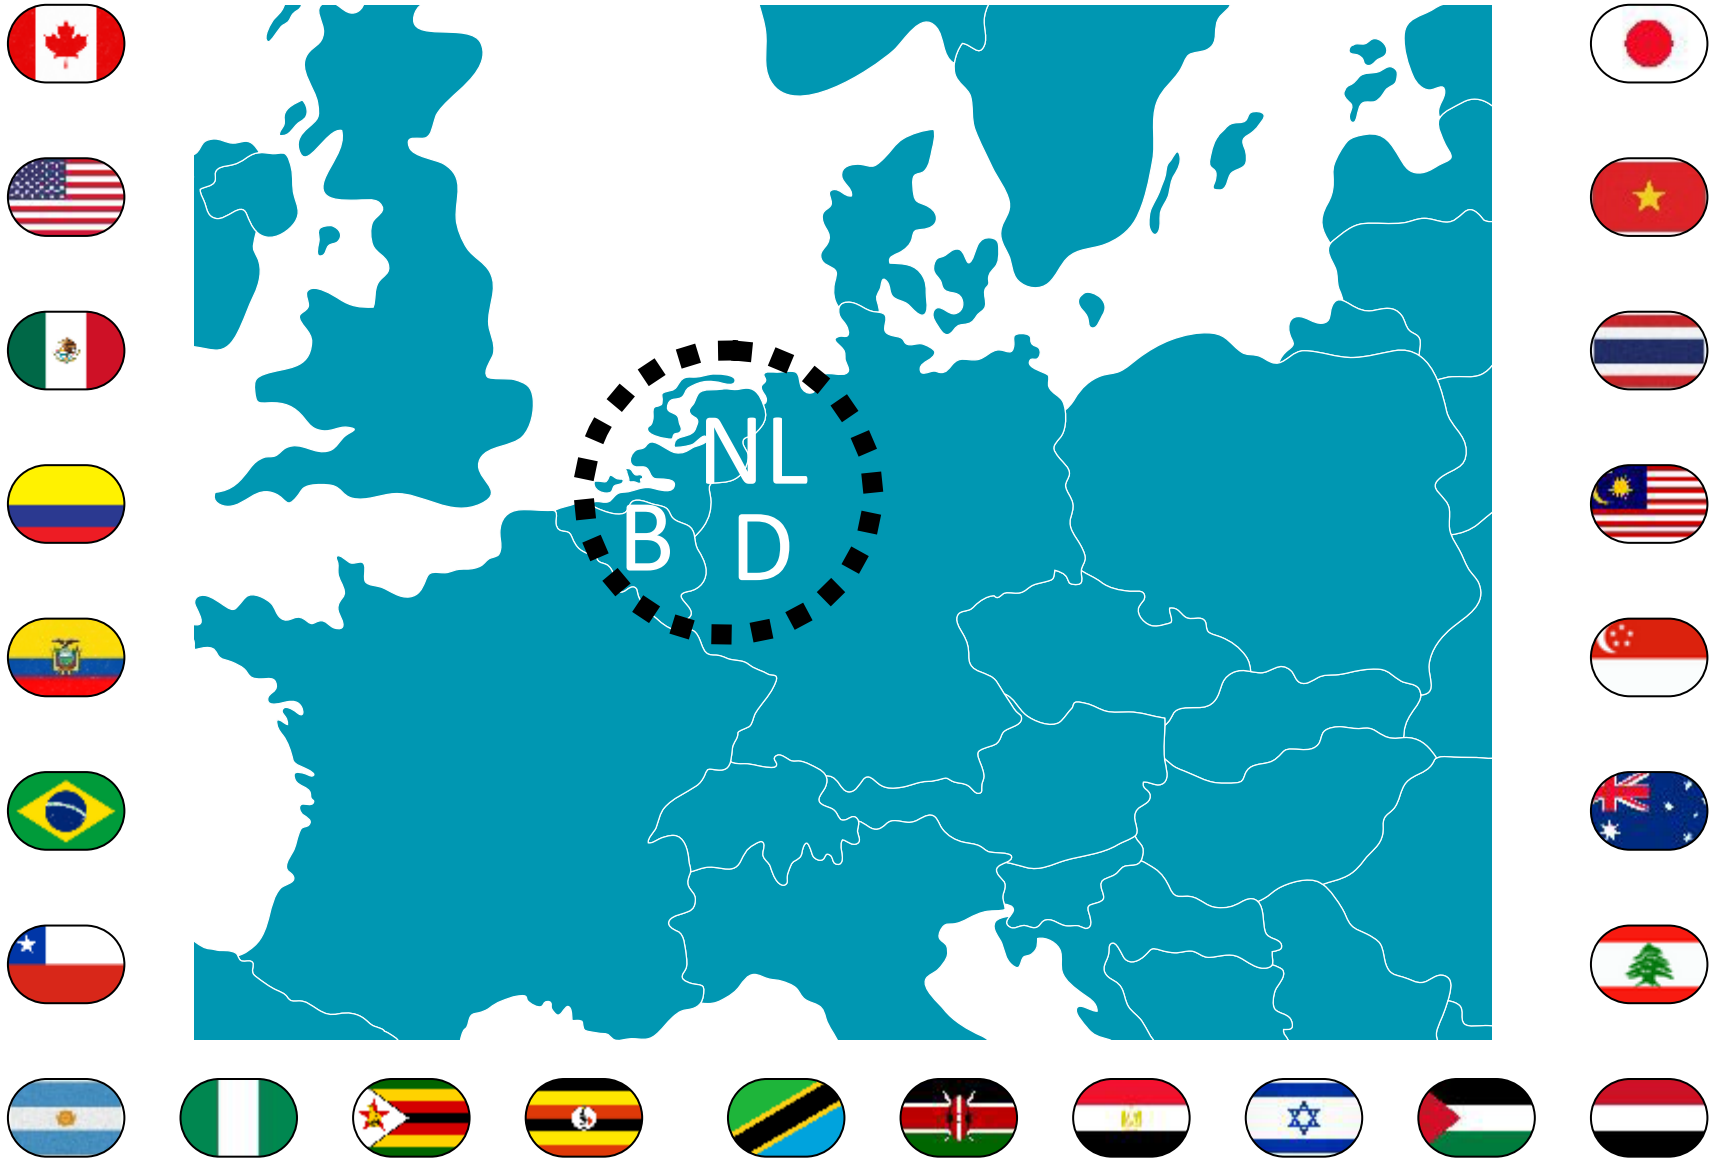

Circular Valley

Wirtschaftstag Japan

Dusseldorf

May 27th, 2026

CIRCULAR VALLEY IS THE SILICON VALLEY OF THE CIRCULAR ECONOMY

CIRCULAR VALLEY PROMOTES CIRCULAR ECONOMY AND RESILIENCE

Accelerators

- 170+ Startups
- 50+ Countries
- 350+ M Funding
- Cooperation with Circular Valley Partners
- Work on Gigatopics

Flagship Events

- Circular Valley Forum (Wuppertal) as a high-level exchange between decision makers and experts
- Circular Valley Convention (Dusseldorf), Expo and Convention
- Partner Talks, Roundtables with companies and politics